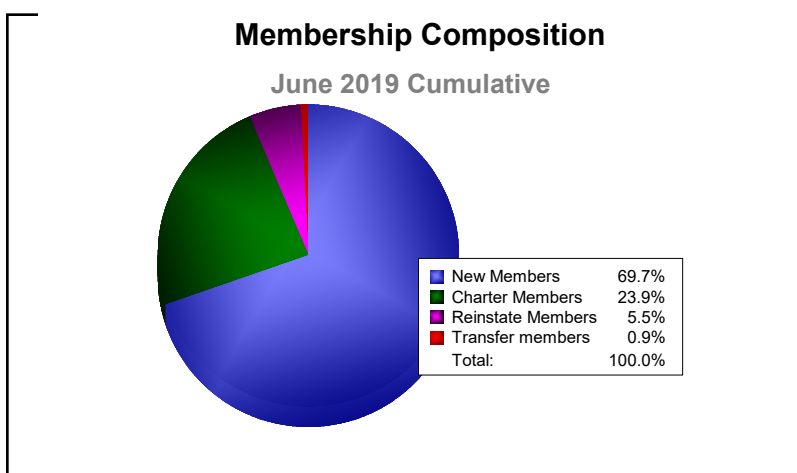

Year	New Clubs	Dropped Clubs	Gain/ Loss Clubs	New Members	Charter Members	Reinstate Members	Transfer Members	Total Member Added	Total Members Dropped	Gain/ Loss Members
2014-2015	0	-1	-1	120	1	6	7	134	-128	6
2015-2016	0	-1	-1	86	1	13	3	103	-155	-52
2016-2017	0	0	0	101	1	3	5	110	-126	-16
2017-2018	0	-1	-1	76	0	5	4	85	-169	-84
2018-2019	1	0	1	76	26	6	1	109	-107	2
Average	0	-1	0	92	6	7	4	108	-137	-29

Year	New Clubs	Dropped Clubs	Gain/ Loss Clubs	New Members	Charter Members	Reinstate Members	Transfer Members	Total Member Added	Total Members Dropped	Gain/ Loss Members
2014-2015	0	0	0	46	0	4	3	53	-72	-19
2015-2016	1	-1	0	49	34	2	12	97	-63	34
2016-2017	0	-1	-1	44	2	0	1	47	-57	-10
2017-2018	0	-1	-1	36	0	4	4	44	-92	-48
2018-2019	0	0	0	49	0	1	2	52	-45	7
Average	0	-1	0	45	7	2	4	59	-66	-7