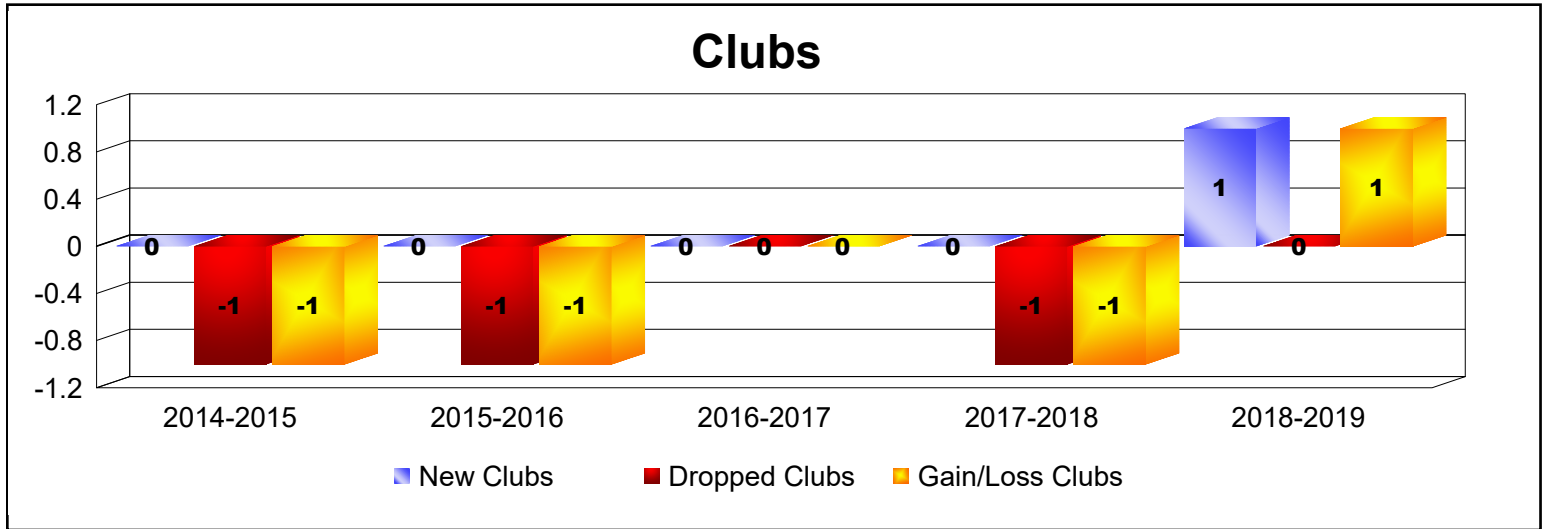

Year	New Clubs	Dropped Clubs	Gain/ Loss Clubs	New Members	Charter Members	Reinstate Members	Transfer Members	Total Member Added	Total Members Dropped	Gain/ Loss Members
2014-2015	0	-1	-1	120	1	6	7	134	-128	6
2015-2016	0	-1	-1	86	1	13	3	103	-155	-52
2016-2017	0	0	0	101	1	3	5	110	-126	-16
2017-2018	0	-1	-1	76	0	5	4	85	-169	-84
2018-2019	1	0	1	76	26	6	1	109	-107	2
Average	0	-1	0	92	6	7	4	108	-137	-29

Year	New Clubs	Dropped Clubs	Gain/ Loss Clubs	New Members	Charter Members	Reinstate Members	Transfer Members	Total Member Added	Total Members Dropped	Gain/ Loss Members
2014-2015	0	0	0	46	0	4	3	53	-72	-19
2015-2016	1	-1	0	49	34	2	12	97	-63	34
2016-2017	0	-1	-1	44	2	0	1	47	-57	-10
2017-2018	0	-1	-1	36	0	4	4	44	-92	-48
2018-2019	0	0	0	49	0	1	2	52	-45	7
Average	0	-1	0	45	7	2	4	59	-66	-7