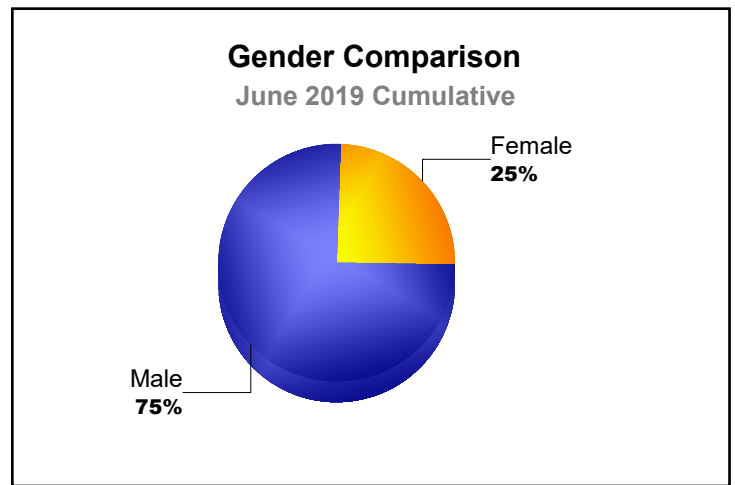

Year	New Clubs	Dropped Clubs	Gain/ Loss Clubs	New Members	Charter Members	Reinstate Members	Transfer Members	Total Member Added	Total Members Dropped	Gain/ Loss Members
2014-2015	0	-1	-1	120	1	6	7	134	-128	6
2015-2016	0	-1	-1	86	1	13	3	103	-155	-52
2016-2017	0	0	0	101	1	3	5	110	-126	-16
2017-2018	0	-1	-1	76	0	5	4	85	-169	-84
2018-2019	1	0	1	76	26	6	1	109	-107	2
Average	0	-1	0	92	6	7	4	108	-137	-29