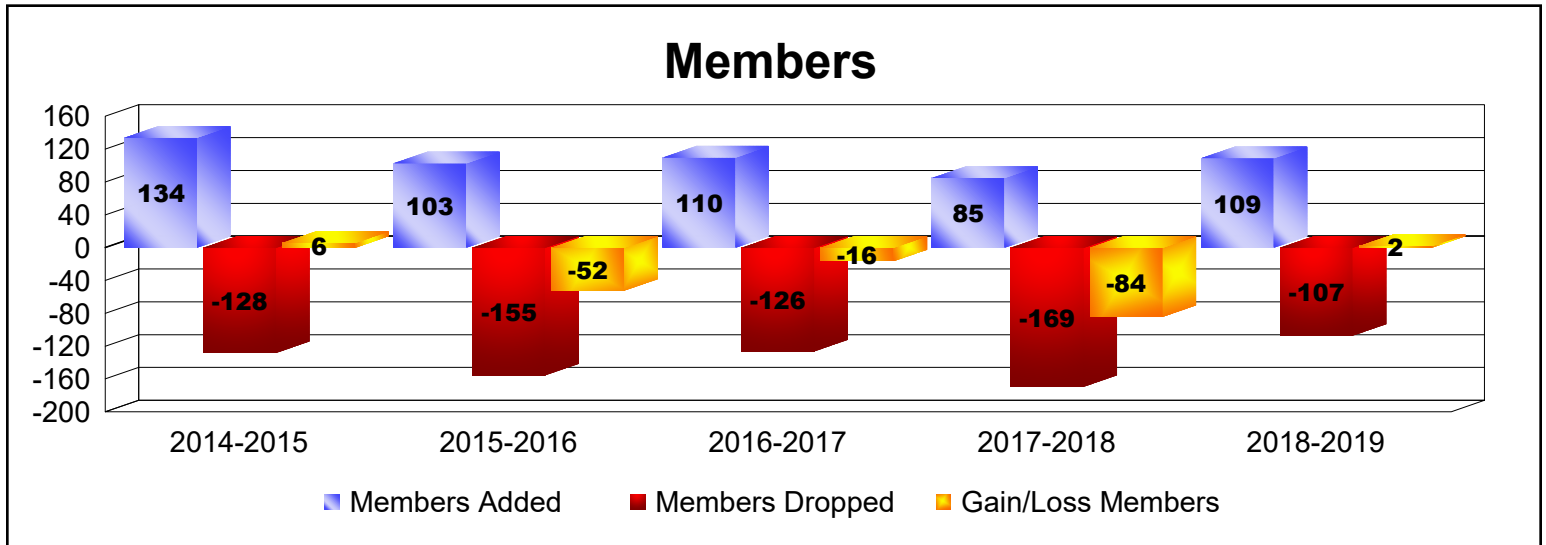

Year	New Clubs	Dropped Clubs	Gain/ Loss Clubs	New Members	Charter Members	Reinstate Members	Transfer Members	Total Member Added	Total Members Dropped	Gain/ Loss Members
2014-2015	0	-1	-1	120	1	6	7	134	-128	6
2015-2016	0	-1	-1	86	1	13	3	103	-155	-52
2016-2017	0	0	0	101	1	3	5	110	-126	-16
2017-2018	0	-1	-1	76	0	5	4	85	-169	-84
2018-2019	1	0	1	76	26	6	1	109	-107	2
Average	0	-1	0	92	6	7	4	108	-137	-29

Year	New Clubs	Dropped Clubs	Gain/ Loss Clubs	New Members	Charter Members	Reinstate Members	Transfer Members	Total Member Added	Total Members Dropped	Gain/ Loss Members
2014-2015	0	0	0	46	0	4	3	53	-72	-19
2015-2016	1	-1	0	49	34	2	12	97	-63	34
2016-2017	0	-1	-1	44	2	0	1	47	-57	-10
2017-2018	0	-1	-1	36	0	4	4	44	-92	-48
2018-2019	0	0	0	49	0	1	2	52	-45	7
Average	0	-1	0	45	7	2	4	59	-66	-7